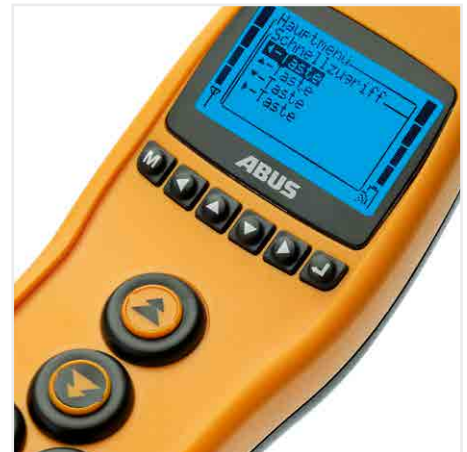

ABURemote

The freedom you need

ABURemote gives you the freedom you need when transporting heavy loads. The load can be moved from the safest available standing position which offers the best overview.

The 'ABURemote Button' allows the operator to do this even with a single hand.

Modern

menu guidance

Even with its many functions, you will familiarise yourself quickly with ABURemote. The intuitively designed menu allows you to quickly access your crane functions. Four function buttons can be assigned individually to the commands you frequently need.

Resistant

to radio frequency interference

ABURemote automatically communicates on available radio channels with your crane and is therefore very interference-resistant. Consequently all commands are processed into the requested action.

Backlit

display

Via the backlit display, data on chosen settings, active cranes and hoists, radio signal strength and battery charge is shown. The user recognizes the operating status of the crane system at a glance by the colours in the display. And – if a load indicator system has been installed – the weight of the load on the hook is displayed in gross or net form if required.