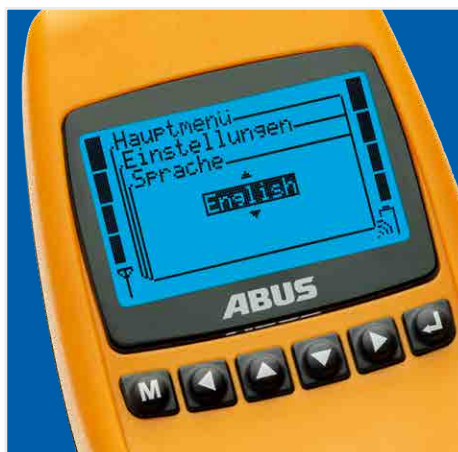

ABURemote

The freedom you need

ABURemote gives you the freedom you need when transporting heavy loads. The load can be moved from the safest available standing position which offers the best overview.

The 'ABURemote Button' allows the operator to do this even with a single hand.

Modern

menu guidance

Even with its many functions, you will familiarise yourself quickly with ABURemote. The intuitively designed menu allows you to quickly access your crane functions. Four function buttons can be assigned individually to the commands you frequently need.

Resistant

to radio frequency interference

ABURemote automatically communicates on available radio channels with your crane and is therefore very interference-resistant. Consequently all commands are processed into the requested action.

User-friendly

operation

With the Radio Remote Control 'ABURemote Button', which is specially designed for optimised ergonomics, you can operate your crane with a single hand. Thanks to large command buttons facilitating easy access to the finely adjusted pressure points, your hand will not tire even during continuous operation.